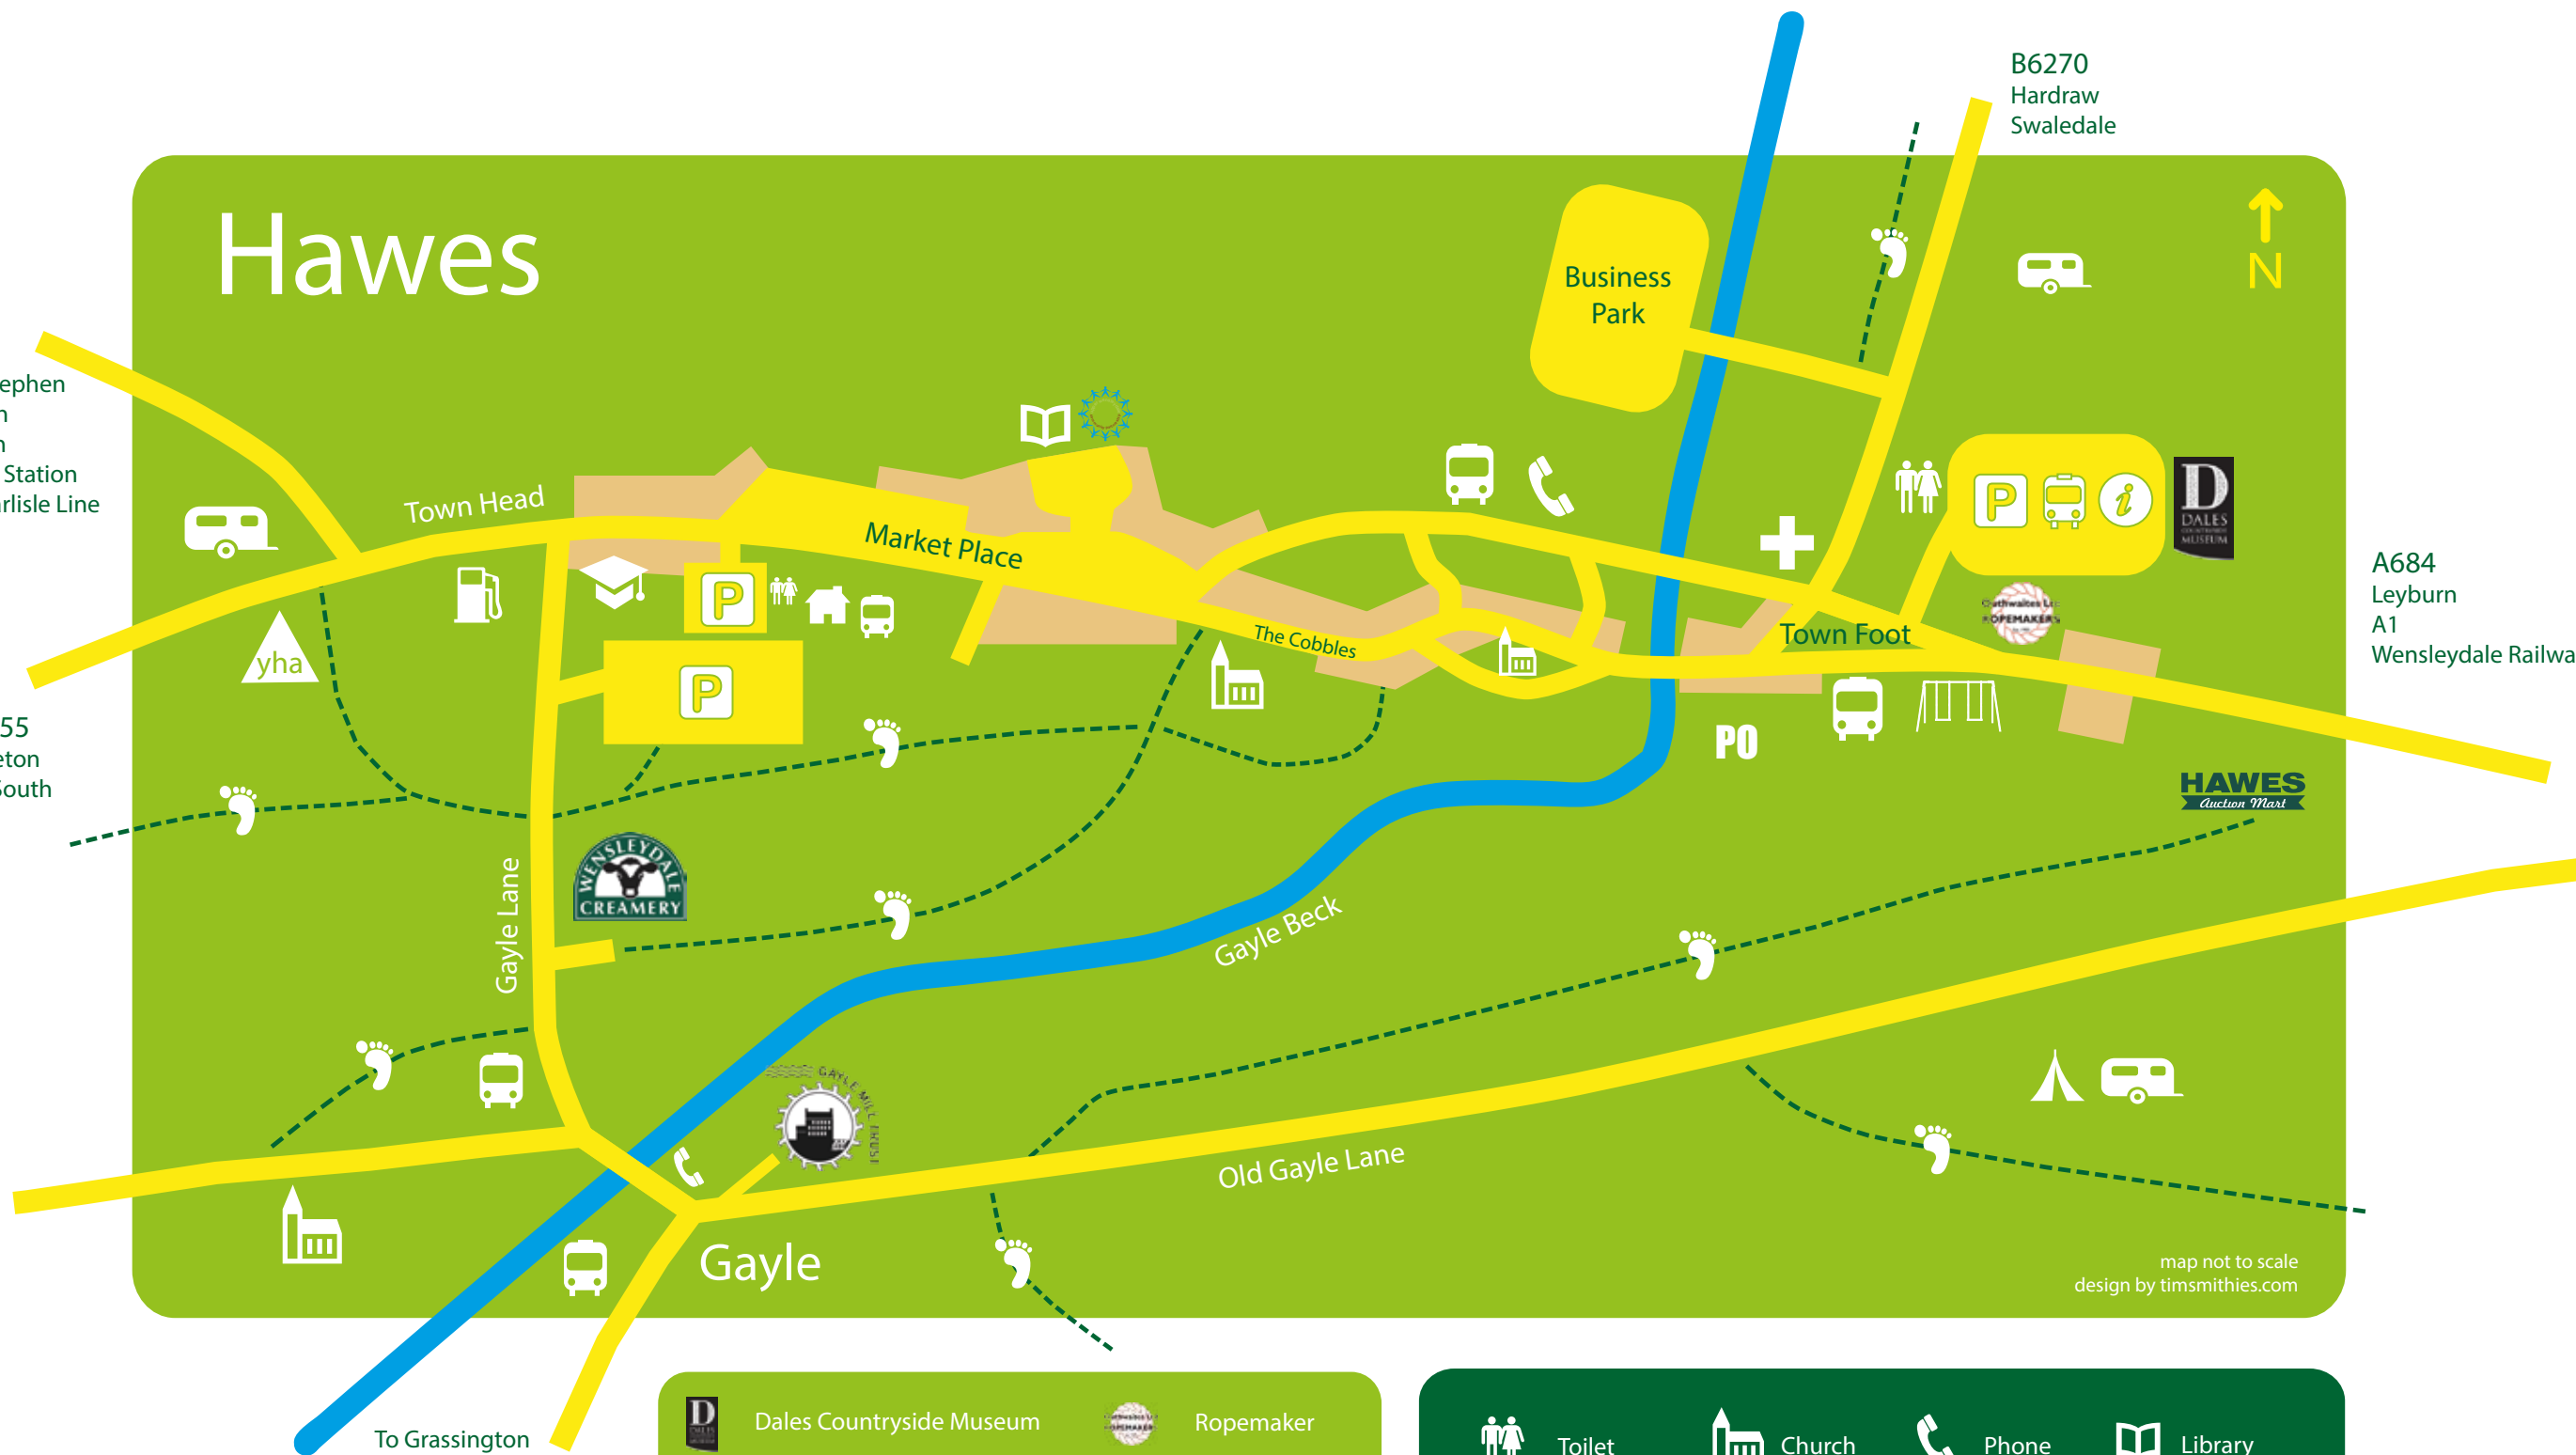

Hawes

A684
Kirkby Stephen
Sedbergh
M6 North
Garsdale Station
Settle-Carlisle Line

B6255
Ingleton
M6 South

B6270
Hardraw
Swaledale

A684
Leyburn
A1
Wensleydale Railway

map not to scale
design by timsmithies.com

www.visithawes.co.uk

	Dales Countryside Museum		Ropemaker
	Wensleydale Creamery		Market House
	Gayle Mill		Auction Mart
	Community Office The Little White Bus Booking Office		

	Toilet		Church		Phone		Library
	Footpath		Bus Stop		Parking		Doctor
	Caravan		School		Park		Post Office
	Camping		Petrol		Info		Youth Hostel